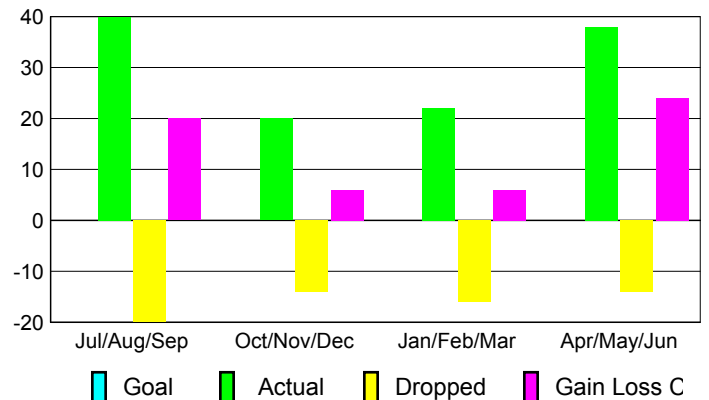

Membership Results 2009-2010

Goal, New, Dropped, Gain/Loss

Comparison of Membership Gain/Loss

Current Year Compared to the Previous Year