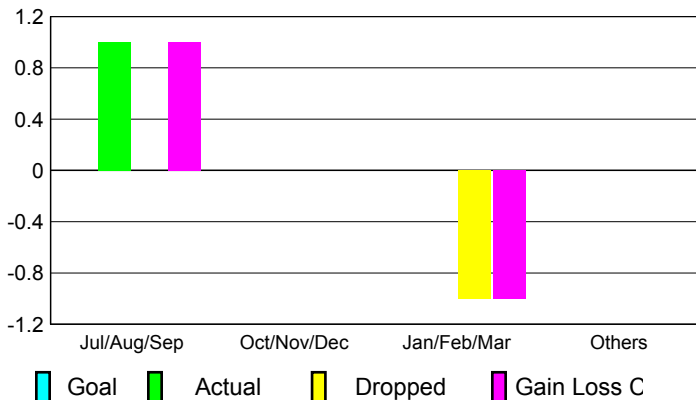

2009-2010 GMT Quarterly Report for District (or Undistricted) **District 410 D**

GMT: **Robert B Fowler**

Location: **REP OF SOUTH AFRICA**

GMT CA: **6**

CLUBS

Club Results
2009-2010

Clubs
2008-2009

Month	New Club Goal	Actual New Clubs	Actual Dropped Clubs	Gain/Loss of Clubs	Gain/Loss of Clubs
Jul/Aug/Sep	0	1	0	1	0
Oct/Nov/Dec	0	0	0	0	0
Jan/Feb/Mar	0	0	-1	-1	-1
Apr/May/June	0	0	0	0	1
Totals	0	1	-1	0	0

Club Results 2009-2010

Goal, New, Dropped, Gain/Loss

Comparison of Club Gain/Loss

Current Year Compared to the Previous Year

YTD Status Quo Clubs 2009-2010

Status Quo Clubs Compared to Status Quo Members

MEMBERSHIP

Membership Results
2009-2010

Membership
2008-2009

Month	Net Memb Goal	Actual New Memb	Actual Dropped Memb	Gain/Loss of Memb	Gain/Loss of Memb
Jul/Aug/Sep	0	40	-20	20	1
Oct/Nov/Dec	0	20	-14	6	-35
Jan/Feb/Mar	0	22	-16	6	-12
Apr/May/June	0	38	-14	24	4
Totals	0	120	-64	56	-42