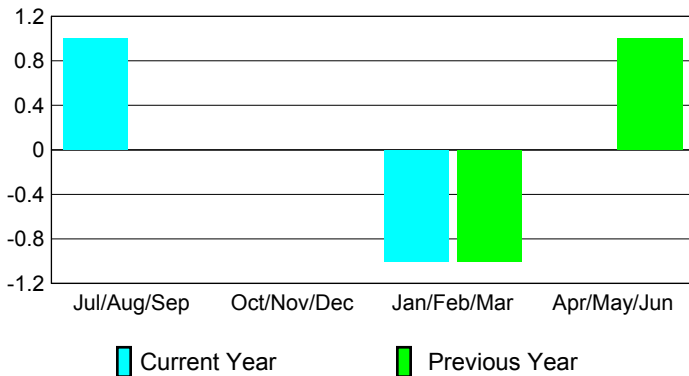

2009-2010 GMT Quarterly Report for District (or Undistricted) **District 410 D**

GMT: **Robert B Fowler**

Location: **REP OF SOUTH AFRICA**

GMT CA: **6**

CLUBS

Club Results
2009-2010

Clubs
2008-2009

Month	New Club Goal	Actual New Clubs	Actual Dropped Clubs	Gain/Loss of Clubs	Gain/Loss of Clubs
Jul/Aug/Sep	0	1	0	1	0
Oct/Nov/Dec	0	0	0	0	0
Jan/Feb/Mar	0	0	-1	-1	-1
Apr/May/June	0	0	0	0	1
Totals	0	1	-1	0	0

Club Results 2009-2010

Goal, New, Dropped, Gain/Loss

Comparison of Club Gain/Loss

Current Year Compared to the Previous Year

YTD Status Quo Clubs 2009-2010

Status Quo Clubs Compared to Status Quo Members

MEMBERSHIP