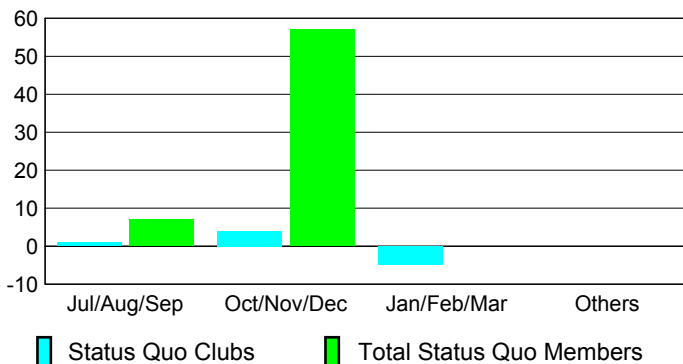

2009-2010 GMT Quarterly Report for District (or Undistricted) **District 410 D**

GMT: **Robert B Fowler**

Location: **REP OF SOUTH AFRICA**

GMT CA: **6**

CLUBS

Club Results
2009-2010

Clubs
2008-2009

Month	New Club Goal	Actual New Clubs	Actual Dropped Clubs	Gain/Loss of Clubs	Gain/Loss of Clubs
Jul/Aug/Sep	0	1	0	1	0
Oct/Nov/Dec	0	0	0	0	0
Jan/Feb/Mar	0	0	-1	-1	-1
Apr/May/June	0	0	0	0	1
Totals	0	1	-1	0	0

Club Results 2009-2010

Goal, New, Dropped, Gain/Loss

Comparison of Club Gain/Loss

Current Year Compared to the Previous Year

YTD Status Quo Clubs 2009-2010

Status Quo Clubs Compared to Status Quo Members

MEMBERSHIP

Membership Results
2009-2010

Membership
2008-2009

Month	Net Memb Goal	Actual New Memb	Actual Dropped Memb	Gain/Loss of Memb	Gain/Loss of Memb
Jul/Aug/Sep	0	40	-20	20	1
Oct/Nov/Dec	0	20	-14	6	-35
Jan/Feb/Mar	0	22	-16	6	-12
Apr/May/June	0	38	-14	24	4
Totals	0	120	-64	56	-42