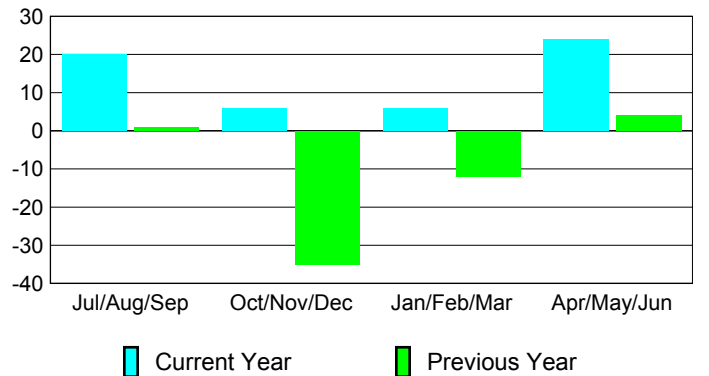

Membership Results
2009-2010

Membership
2008-2009

Month	Net Memb Goal	Actual New Memb	Actual Dropped Memb	Gain/Loss of Memb	Gain/Loss of Memb
Jul/Aug/Sep	0	40	-20	20	1
Oct/Nov/Dec	0	20	-14	6	-35
Jan/Feb/Mar	0	22	-16	6	-12
Apr/May/June	0	38	-14	24	4
Totals	0	120	-64	56	-42

Membership Results 2009-2010

Goal, New, Dropped, Gain/Loss

Comparison of Membership Gain/Loss

Current Year Compared to the Previous Year

Gender Comparison 2009-2010

Male

Female